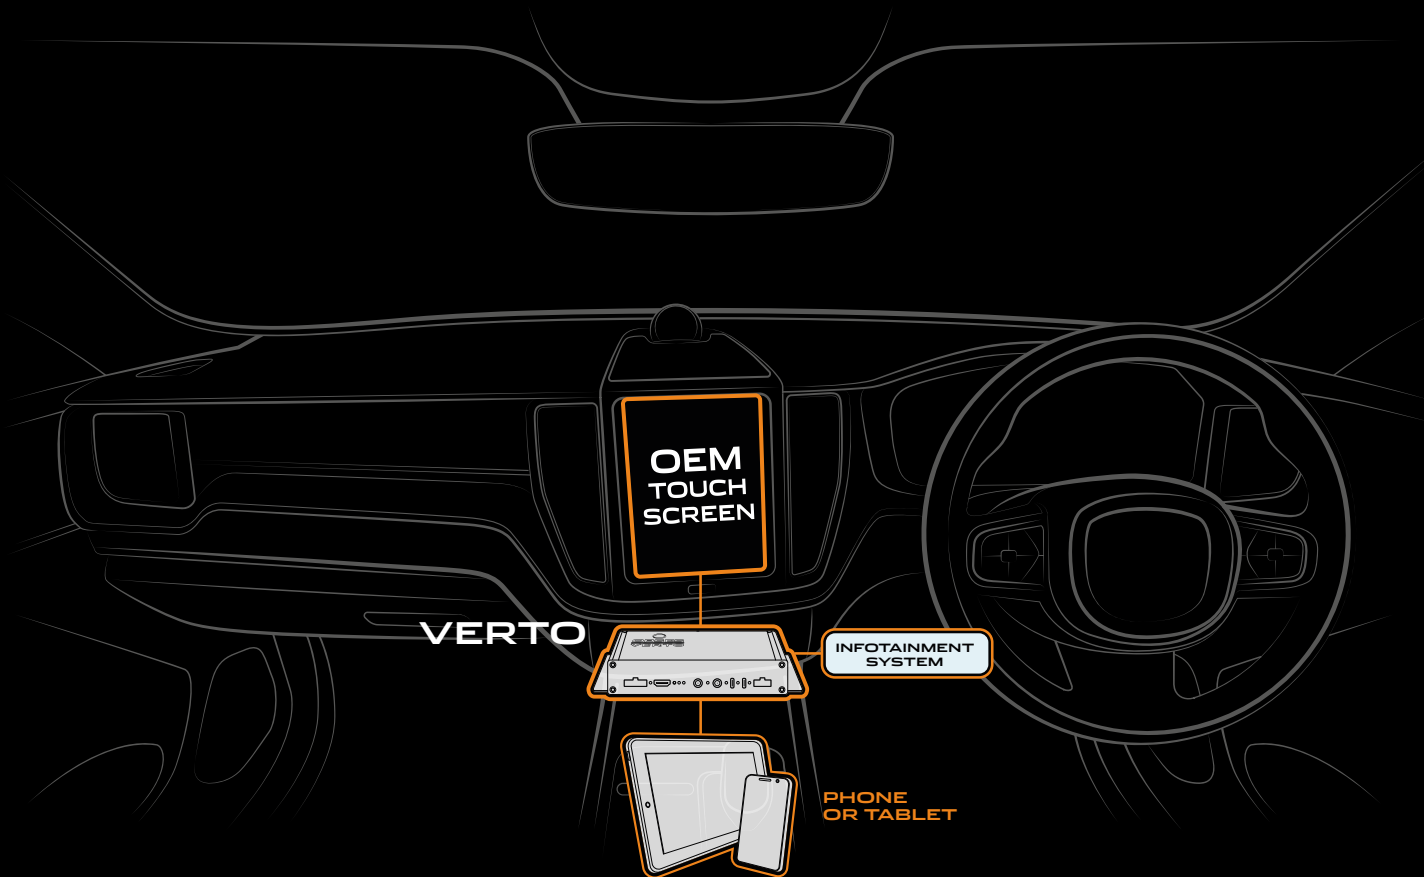

UK Ambulance
Radio Programme

Ambulance
Dispatch

Roadside
Assistance

Utility Company
Dispatch

Public Safety
Command and Control

Logistics

OEM Vehicle Infotainment

SAFE CONTROL OF EMERGENCY AND SPECIALIST VEHICLE EQUIPMENT

- Optimises control of vehicle systems
- Improves driver safety
- Reduces cost by simpler equipment integration
- Aids compliance with vehicle use legislation

Opses VERTO integrates seamlessly with third party systems and unifies their control interfaces onto the vehicle's existing touchscreen display.

Get in touch with us today to discover how Opses VERTO can simplify your vehicle integration.

OPSES®

TOYOTA

Ford

Audi

CUPRA

SEAT

SKODA

RENAULT

KIA

MAXUS

FIAT

MAN

INEOS

RIVIAN
(2025)

Unit 3, The Old Stables, Punshot Lane, West Tisted
Hampshire, SO24 0HJ, United Kingdom