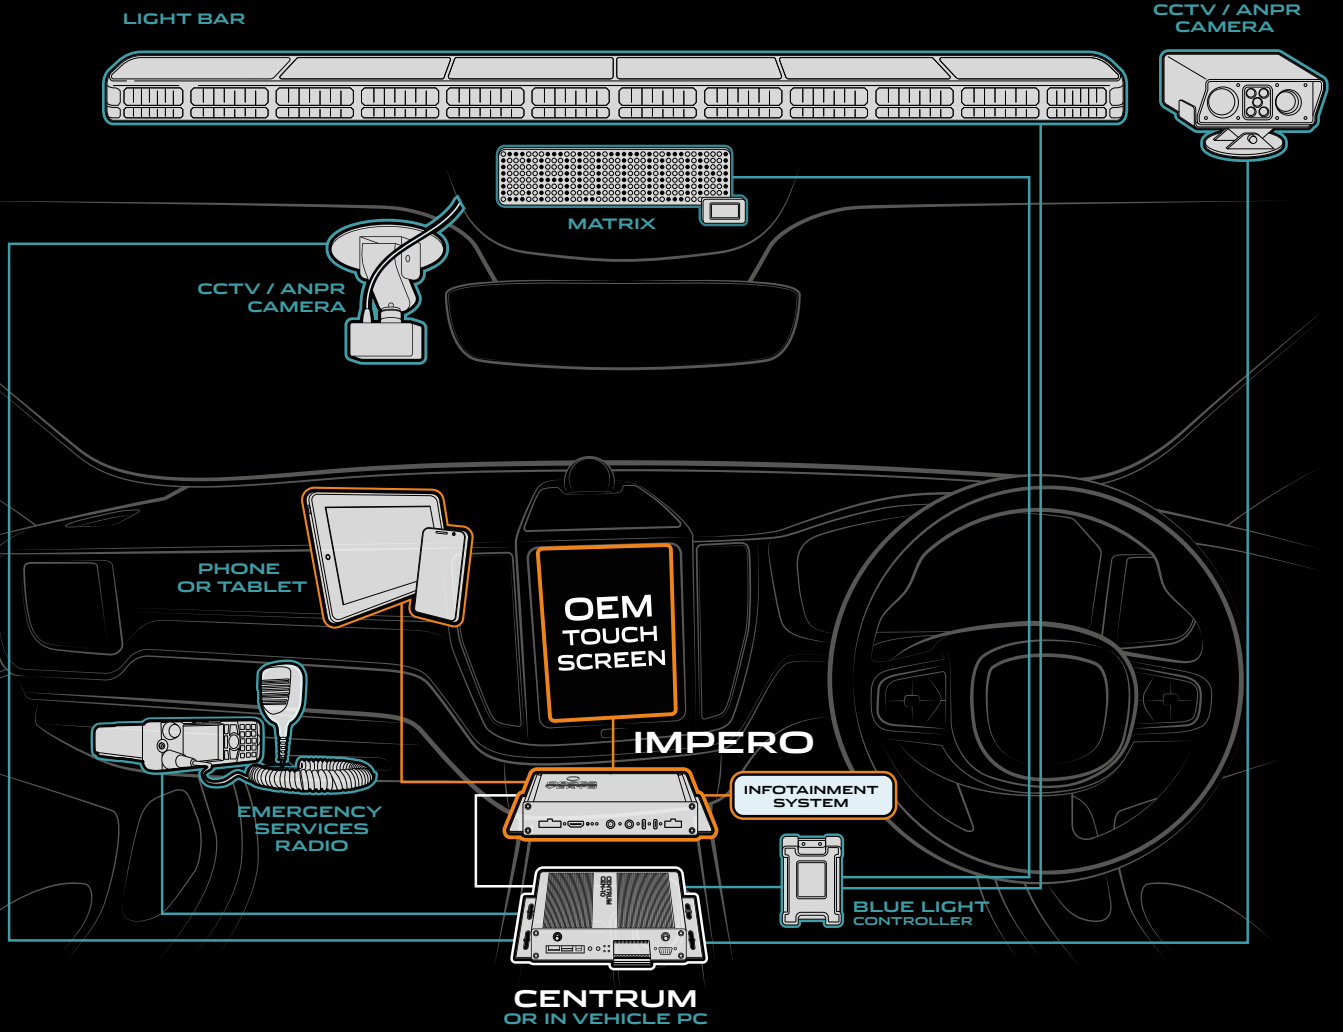

SAFE CONTROL OF EMERGENCY AND SPECIALIST VEHICLE EQUIPMENT

- Optimises control of vehicle systems
- Improves driver safety
- Reduces cost by simpler equipment integration
- Aids compliance with vehicle use legislation

Opses IMPERO integrates seamlessly with third party systems and unifies their control interfaces onto the vehicle's existing touchscreen display.

Get in touch with us today to discover how Opses IMPERO can simplify your vehicle integration.